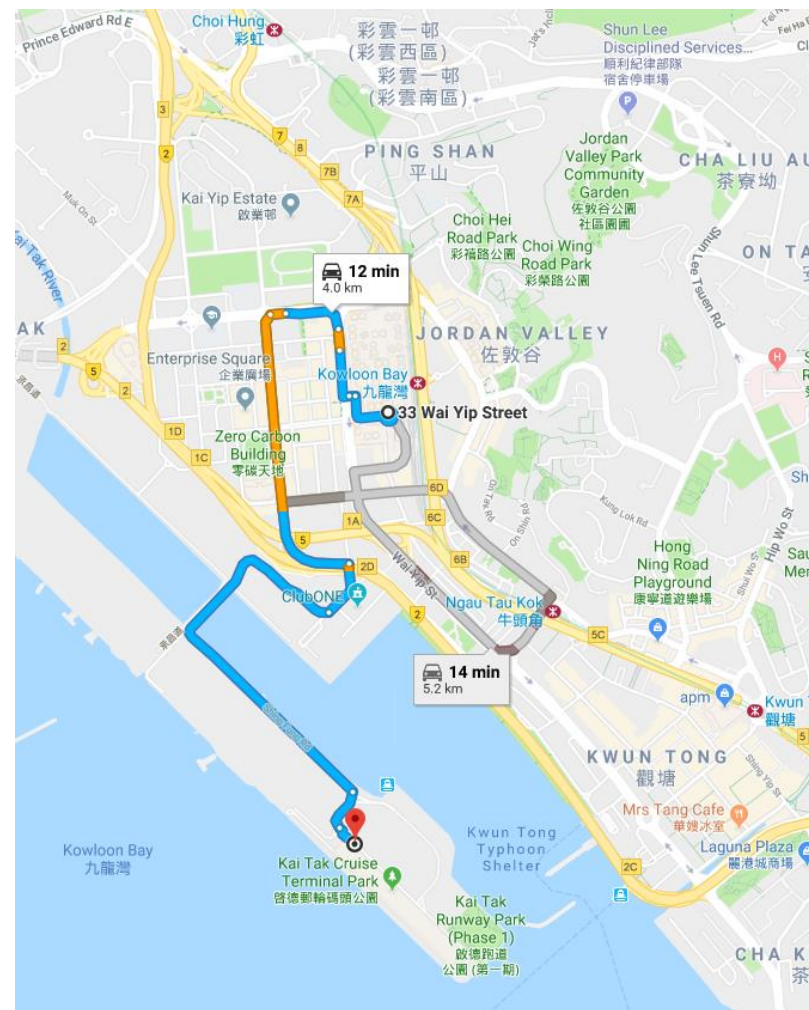

HKT – 5G TECH CARNIVAL

SHUTTLE BUS ARRANGEMENT

ROUTE A

Sha Tin

Kai Tak Cruise Terminal

- Date and time of Service:
15 June (Sat) 10:00 – 20:00
16 June (Sun) 10:00 – 18:00
- Departure Frequency: Every 60 mins
- Journey Time: ~ 30 mins

ROUTE A – BUS STOP LOCATION

Sha Tin
Pai Tau Street

Kai Tak Cruise Terminal

ROUTE B

Kowloon Bay

Kai Tak Cruise Terminal

- Date and time of Service:
15 June (Sat) 10:30 – 20:30
16 June (Sun) 10:30 – 18:30
- Departure Frequency: Every 30 mins
- Journey Time: ~ 15 mins

ROUTE B – BUS STOP LOCATION

csl @Shop P45, Telford Plaza

Kai Tak Cruise Terminal

BUS SCHEDULE ON 15 JUNE

From Sha Tin	From Kai Tak
10:00	-
11:00	-
12:00	12:00
13:00	13:00
14:00	14:00
15:00	15:00
16:00	16:00
17:00	17:00
18:00	18:00
-	19:00
-	20:00

From Kowloon Bay	From Kai Tak
10:30	-
11:00	-
11:30	-
12:00	12:00
12:30	12:30
13:00	13:00
13:30	13:30
14:00	14:00
14:30	14:30
15:00	15:00
15:30	15:30
16:00	16:00
16:30	16:30
17:00	17:00
17:30	17:30
18:00	18:00
18:30	18:30
19:00	19:00
-	19:30
-	20:00
-	20:30