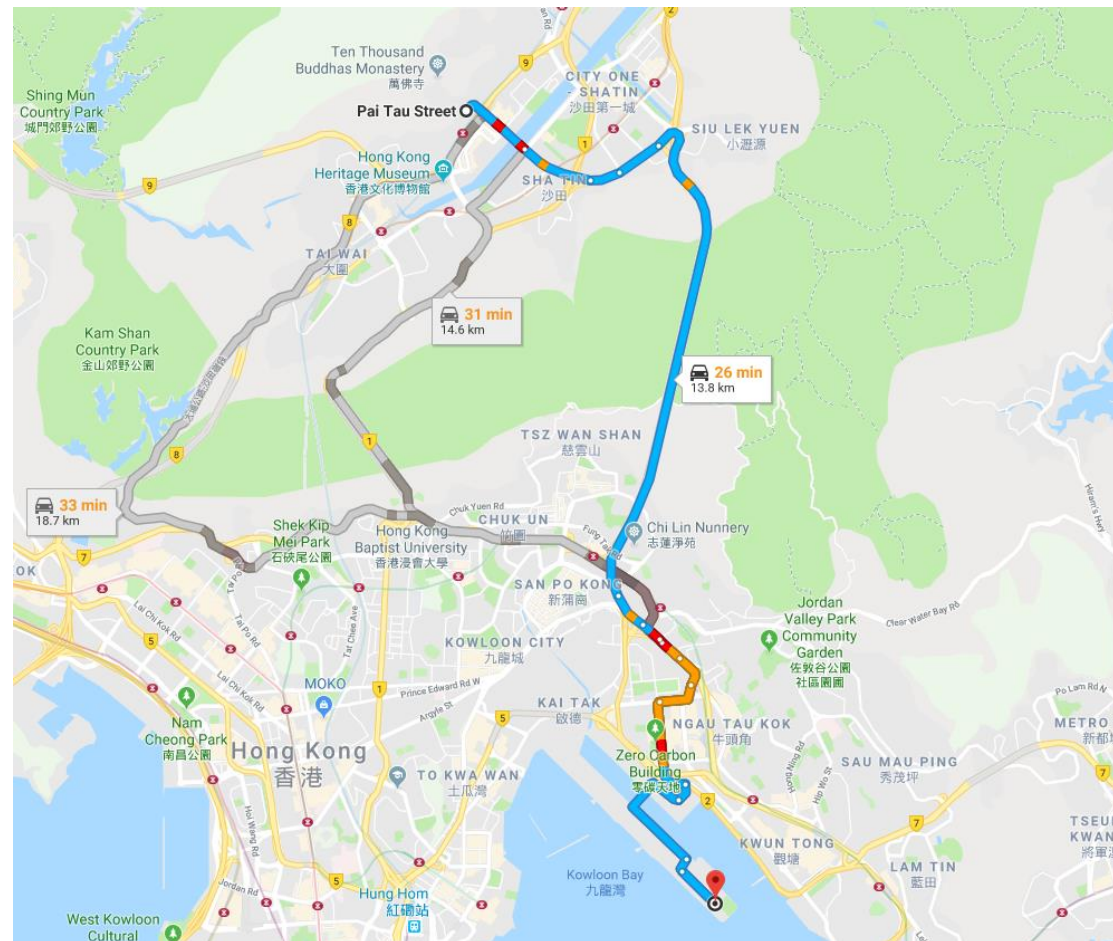

HKT – 5G TECH CARNIVAL

SHUTTLE BUS ARRANGEMENT

ROUTE A

Sha Tin

Kai Tak Cruise Terminal

- Date and time of Service:
15 June (Sat) 10:00 – 20:00
16 June (Sun) 10:00 – 18:00
- Departure Frequency: Every 60 mins
- Journey Time: ~ 30 mins

ROUTE A – BUS STOP LOCATION

Sha Tin
Pai Tau Street

Kai Tak Cruise Terminal

ROUTE B

Kowloon Bay

Kai Tak Cruise Terminal

- Date and time of Service:
15 June (Sat) 10:30 – 20:30
16 June (Sun) 10:30 – 18:30
- Departure Frequency: Every 30 mins
- Journey Time: ~ 15 mins

ROUTE B – BUS STOP LOCATION

csl @Shop P45, Telford Plaza

Kai Tak Cruise Terminal

BUS SCHEDULE ON 15 JUNE

From Sha Tin	From Kai Tak
10:00	-
11:00	-
12:00	12:00
13:00	13:00
14:00	14:00
15:00	15:00
16:00	16:00
17:00	17:00
18:00	18:00
-	19:00
-	20:00

BUS SCHEDULE ON 16 JUNE

From Sha Tin	From Kai Tak
10:00	-
11:00	-
12:00	12:00
13:00	13:00
14:00	14:00
15:00	15:00
16:00	16:00
-	17:00
-	18:00

From Kowloon Bay	From Kai Tak
10:30	-
11:00	-
11:30	-
12:00	12:00
12:30	12:30
13:00	13:00
13:30	13:30
14:00	14:00
14:30	14:30
15:00	15:00
15:30	15:30
16:00	16:00
16:30	16:30
17:00	17:00
-	17:30
-	18:00
-	18:30